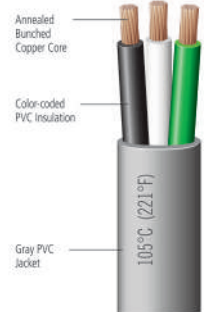

- 03230
- **Jacketed Triplex Wire**
- 14/3GA
- 100' Per Roll